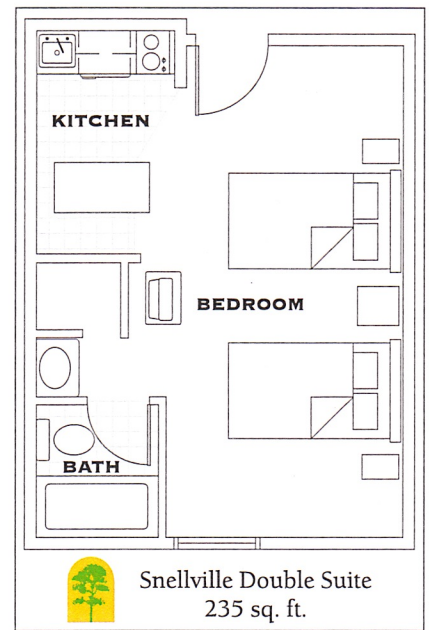

Snellville Queen Suite
235 sq. ft.

Queen Suites

Daily \$ 49 .99* *56-42*
Weekly \$ _____ .99*

CRESTWOOD SUITES

EXTENDED STAY HOTELS

Always clean & friendly

* Plus Tax & Phone
A deposit of \$50 for weekly rate
is required for customers paying cash

www.crestwoodsuites.com

Call Toll-Free For Reservations

1-877-EXTENDED
(877-398-3633)

Snellville Double Suite
235 sq. ft.

Double Suites

Daily \$ 58.49 .99* *66-68*
Weekly \$ _____ .99*

Snellville Double Deluxe
350 sq. ft.

Double Deluxe Suites

Daily \$ _____ .99*
Weekly \$ _____ .99*

Snellville Deluxe Queen
467 sq. ft.

Queen Deluxe Suites

Daily \$ _____ .99*
Weekly \$ _____ .99*

Our Suites Include:

- Interior Corridors with Key Card Access
- Comfortable & Spacious Suites with Full Kitchens
- Ample Work Space with Desk
- In-Room High Speed Internet
- Always Clean and Friendly!
- Kitchen Table & Chairs
- Separate Living Areas with Recliners
- Over 300 Square Feet of Living Area
- In-Room Iron and Ironing Board