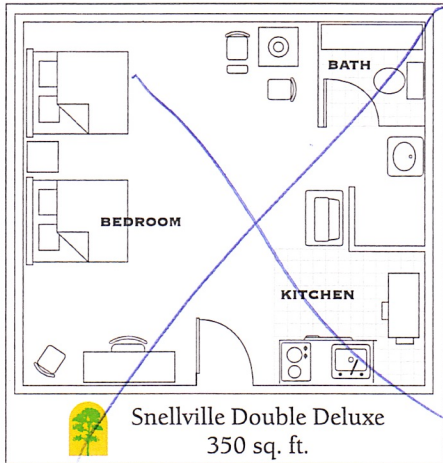

Snellville Queen Suite
235 sq. ft.

Queen Suites

Daily \$ 49 .99* *56-42*
Weekly \$ _____ .99*

CRESTWOOD SUITES

EXTENDED STAY HOTELS

Always clean & friendly

* Plus Tax & Phone
A deposit of \$50 for weekly rate
is required for customers paying cash

www.crestwoodsuites.com

Call Toll-Free For Reservations

1-877-EXTENDED
(877-398-3633)

Snellville Double Suite
235 sq. ft.

Double Suites

Daily \$ 58.49 .99* *66-68*
Weekly \$ _____ .99*

Snellville Double Deluxe
350 sq. ft.

Double Deluxe Suites

Daily \$ _____ .99*
Weekly \$ _____ .99*

Snellville Deluxe Queen
467 sq. ft.

Queen Deluxe Suites

Daily \$ _____ .99*
Weekly \$ _____ .99*

Our Suites Include:

- Interior Corridors with Key Card Access
- Comfortable & Spacious Suites with Full Kitchens
- Ample Work Space with Desk
- In-Room High Speed Internet
- Always Clean and Friendly!
- Kitchen Table & Chairs
- Separate Living Areas with Recliners
- Over 300 Square Feet of Living Area
- In-Room Iron and Ironing Board