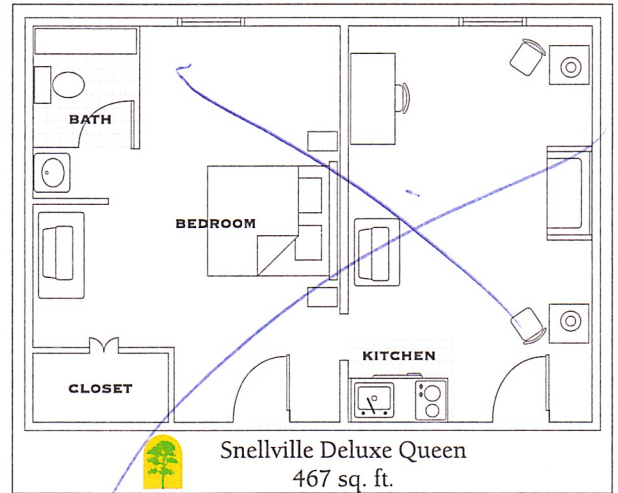

Snellville Queen Suite
235 sq. ft.

Queen Suites

Daily \$ 49 .99* *56-42*
Weekly \$ _____ .99*

CRESTWOOD SUITES

EXTENDED STAY HOTELS

Always clean & friendly

* Plus Tax & Phone
A deposit of \$50 for weekly rate
is required for customers paying cash

www.crestwoodsuites.com

Call Toll-Free For Reservations

1-877-EXTENDED
(877-398-3633)

Snellville Double Suite
235 sq. ft.

Double Suites

Daily \$ 58.49 .99* *66-68*
Weekly \$ _____ .99*

Snellville Double Deluxe
350 sq. ft.

Double Deluxe Suites

Daily \$ _____ .99*
Weekly \$ _____ .99*

Snellville Deluxe Queen
467 sq. ft.

Queen Deluxe Suites

Daily \$ _____ .99*
Weekly \$ _____ .99*

Our Suites Include:

- Interior Corridors with Key Card Access
- Comfortable & Spacious Suites with Full Kitchens
- Ample Work Space with Desk
- In-Room High Speed Internet
- Always Clean and Friendly!
- Kitchen Table & Chairs
- Separate Living Areas with Recliners
- Over 300 Square Feet of Living Area
- In-Room Iron and Ironing Board